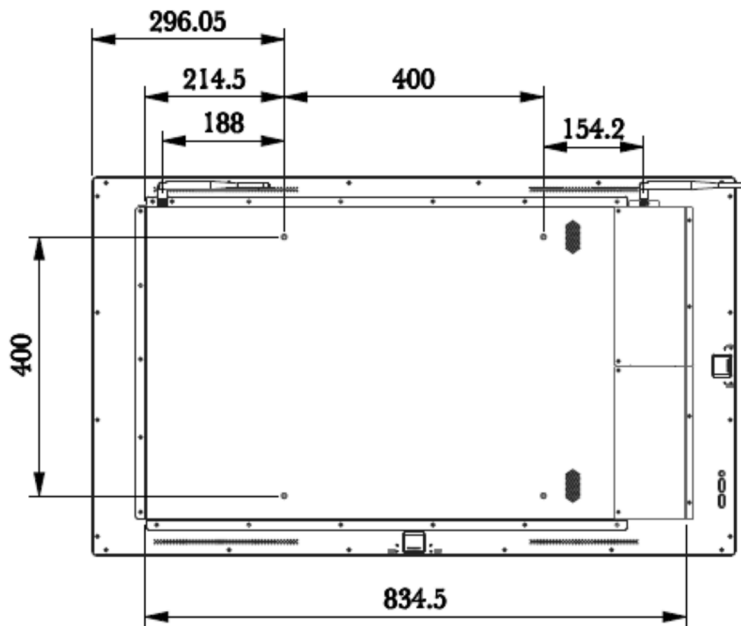

Ethernet Communication Specification

- 10/100M/1000bps LAN RJ45 built-in

External Interface

- Key button (vol+, vol-, Up, Down, Exit/Enter (when in recovery mode))
- USB interface:
 - USB host type A port (USB 2.0 high speed 480Mbps) x 2
 - Micro USB port (USB 2.0 OTG) x 1
- Ethernet RJ45 10/100/1000Mbps connector x 1
- RS232 x 2 (in RJ45 connector form)
- Power slide switch
- AC adapter port
- VESA mount (400x400 mm)
- Headset + MIC port
- S/PDIF out

Case Dimensions

- Top/Bottom/Front/Left/Right Side

- Back Side

- The case dimension: (estimation)

Width: 992.1mm

Height: 584.6mm

Depth: 55.8mm

Weight