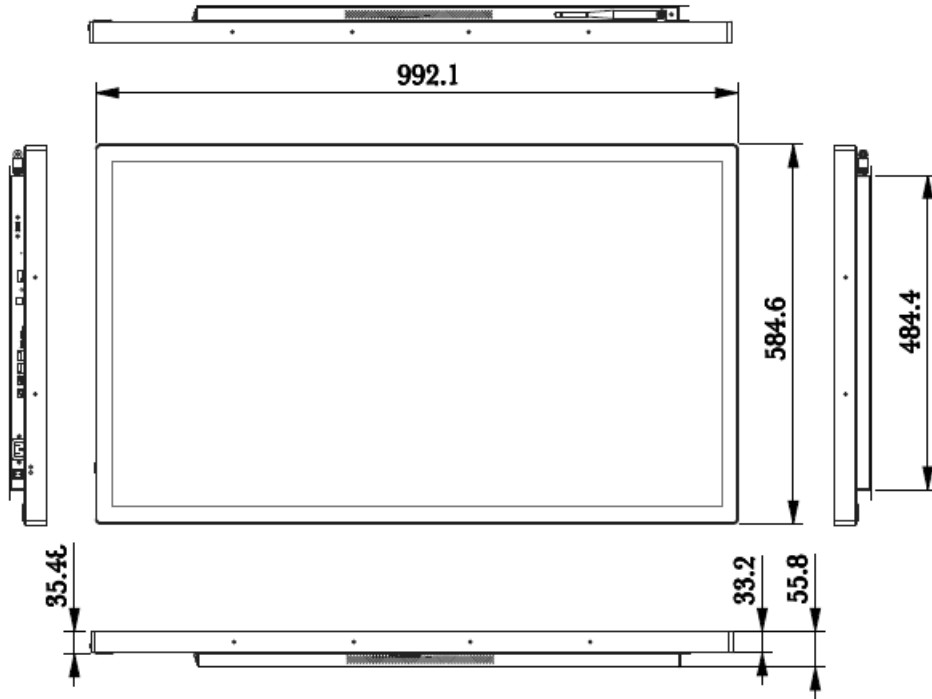

Ethernet Communication Specification

- 10/100M/1000bps LAN RJ45 built-in

External Interface

- Key button (vol+, vol-, Up, Down, Exit/Enter (when in recovery mode))
- USB interface:
 - USB host type A port (USB 2.0 high speed 480Mbps) x 2
 - Micro USB port (USB 2.0 OTG) x 1
- Ethernet RJ45 10/100/1000Mbps connector x 1
- RS232 x 2 (in RJ45 connector form)
- Power slide switch
- AC adapter port
- VESA mount (400x400 mm)
- Headset + MIC port
- S/PDIF out

Case Dimensions

- Top/Bottom/Front/Left/Right Side

- Back Side

- The case dimension: (estimation)

Width: 992.1mm

Height: 584.6mm

Depth: 55.8mm

Weight