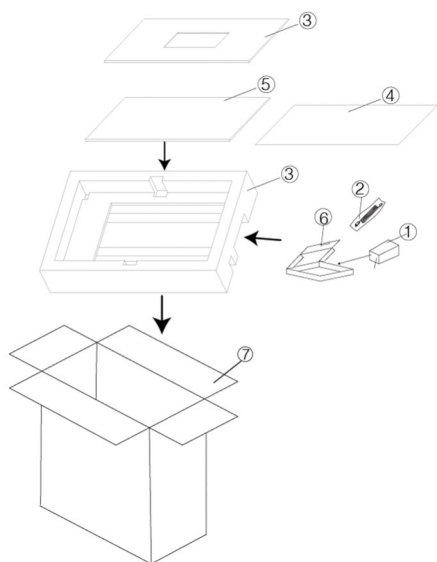

Ethernet Communication Specification

- 10/100M/1000bps LAN RJ45 built-in

External Interface

- Key button (vol+, vol-, Up, Down, Exit/Enter (when in recovery mode))
- USB interface:
 - USB host type A port (USB 2.0 high speed 480Mbps) x 2
 - Micro USB port (USB 2.0 OTG) x 1
- Ethernet RJ45 10/100/1000Mbps connector x 1
- RS232 x 2 (in RJ45 connector form)
- Power slide switch
- AC adapter port
- VESA mount (400x400 mm)
- Headset + MIC port
- S/PDIF out

Case Dimensions

- Top/Bottom/Front/Left/Right Side

- Back Side

- The case dimension: (estimation)

Width: 992.1mm

Height: 584.6mm

Depth: 55.8mm

Weight

Environmental Correspondence

- ROHS

Shipment Form

- Appended goods
- AC IN 110~240V Cable.
- Mounting bracket (screwed on body, optional),

Packaging Specification (estimation)

- 1PCS packaging box dimension: TBA