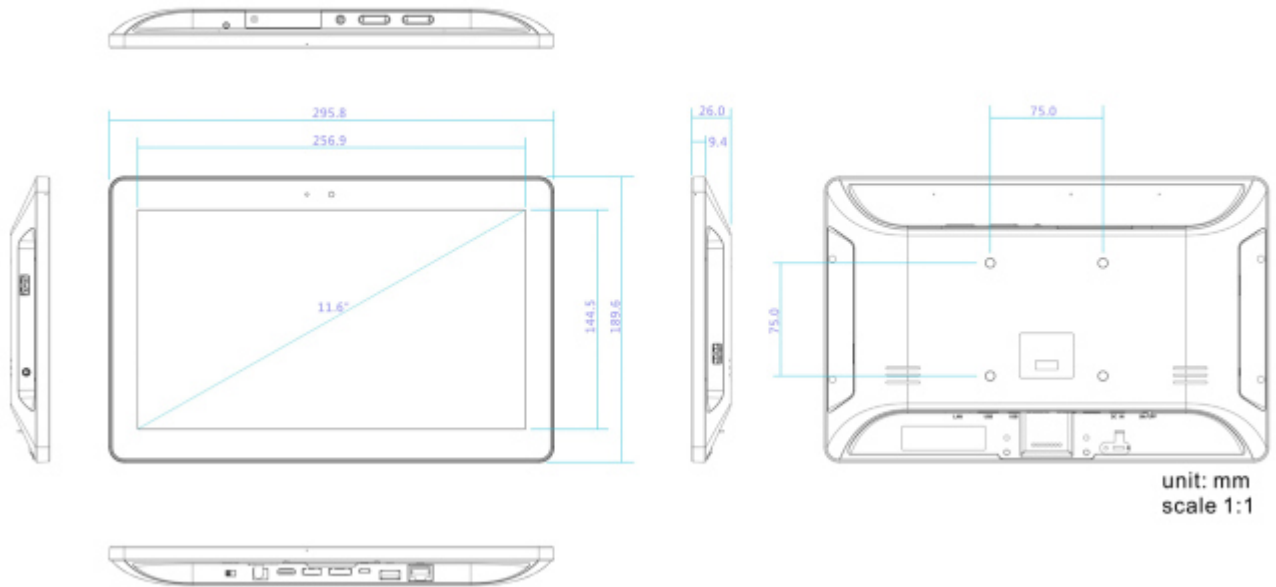

- 10/100/1000Mbps LAN RJ45 built-in
- POE (optional)

- **External Interface**

- SD card slot
- Key button (+, -, Up, Down, Exit)
- USB interface:
 - USB host type A port (USB 2.0 high speed 480Mbps) x 3**
 - Micro USB port (USB 2.0 high speed 480Mbps) x 1
 - Add-on Module slot (USB 2.0 interface high speed 480Mbps) x 1**
- Ethernet RJ45 10/100/1000 Mbps connector
- Power switch
- DC adapter port
- Metal-fittings mounting screw holes: 75x75mm VESA mount
- Headset audio port

• Case Outlook

- Front

1. Camera + Light Sensor (optional)

- Top

2. LED
3. SD card slot + cover
4. Exit button
5. Function keys (up/down)
6. Function keys (Vol+ / Vol-)

- Back (TBD)

- 7. Speakers
- 8. VESA mounting holes (75x75mm)
- 9. DC in
- 10. Add-on Module Slot

- **Case Dimensions**

- The case dimension: (estimation)

12P-RM CONCEPT

Width: 295.8mm

Height: 189.6mm

Depth: 26.0mm

- **Weight**

- TBD (main body only, excluding AC adapter and metal bracket)

- **Environmental Correspondence**

- ROHS

- **Shipment Form**
 - Appended goods

- AC adapter,
- Mounting bracket (screwed on body, optional),

- **Packaging Specification** (estimation)

- 1PCS packaging box dimension: (L)360mm x (W)235mm x (H)50mm
- 5PCS carton dimension: (L)370mm x (W)290mm x (H)260mm