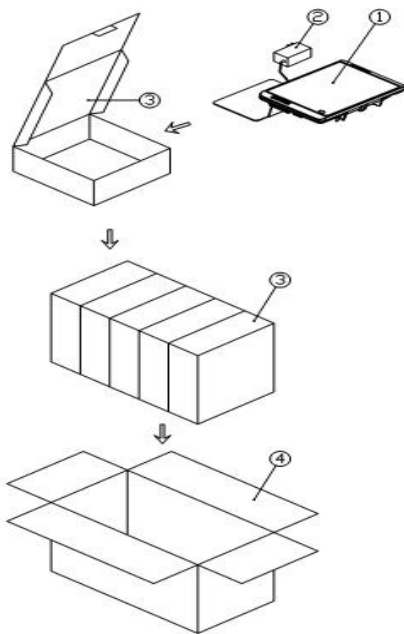

- **Case Dimensions**

- The case dimension: (estimation)

12P-RM CONCEPT

Width: 295.8mm

Height: 189.6mm

Depth: 26.0mm

- **Weight**

- TBD (main body only, excluding AC adapter and metal bracket)

- **Environmental Correspondence**

- ROHS

- **Shipment Form**
 - Appended goods

- AC adapter,
- Mounting bracket (screwed on body, optional),

- **Packaging Specification** (estimation)

- 1PCS packaging box dimension: (L)360mm x (W)235mm x (H)50mm
- 5PCS carton dimension: (L)370mm x (W)290mm x (H)260mm